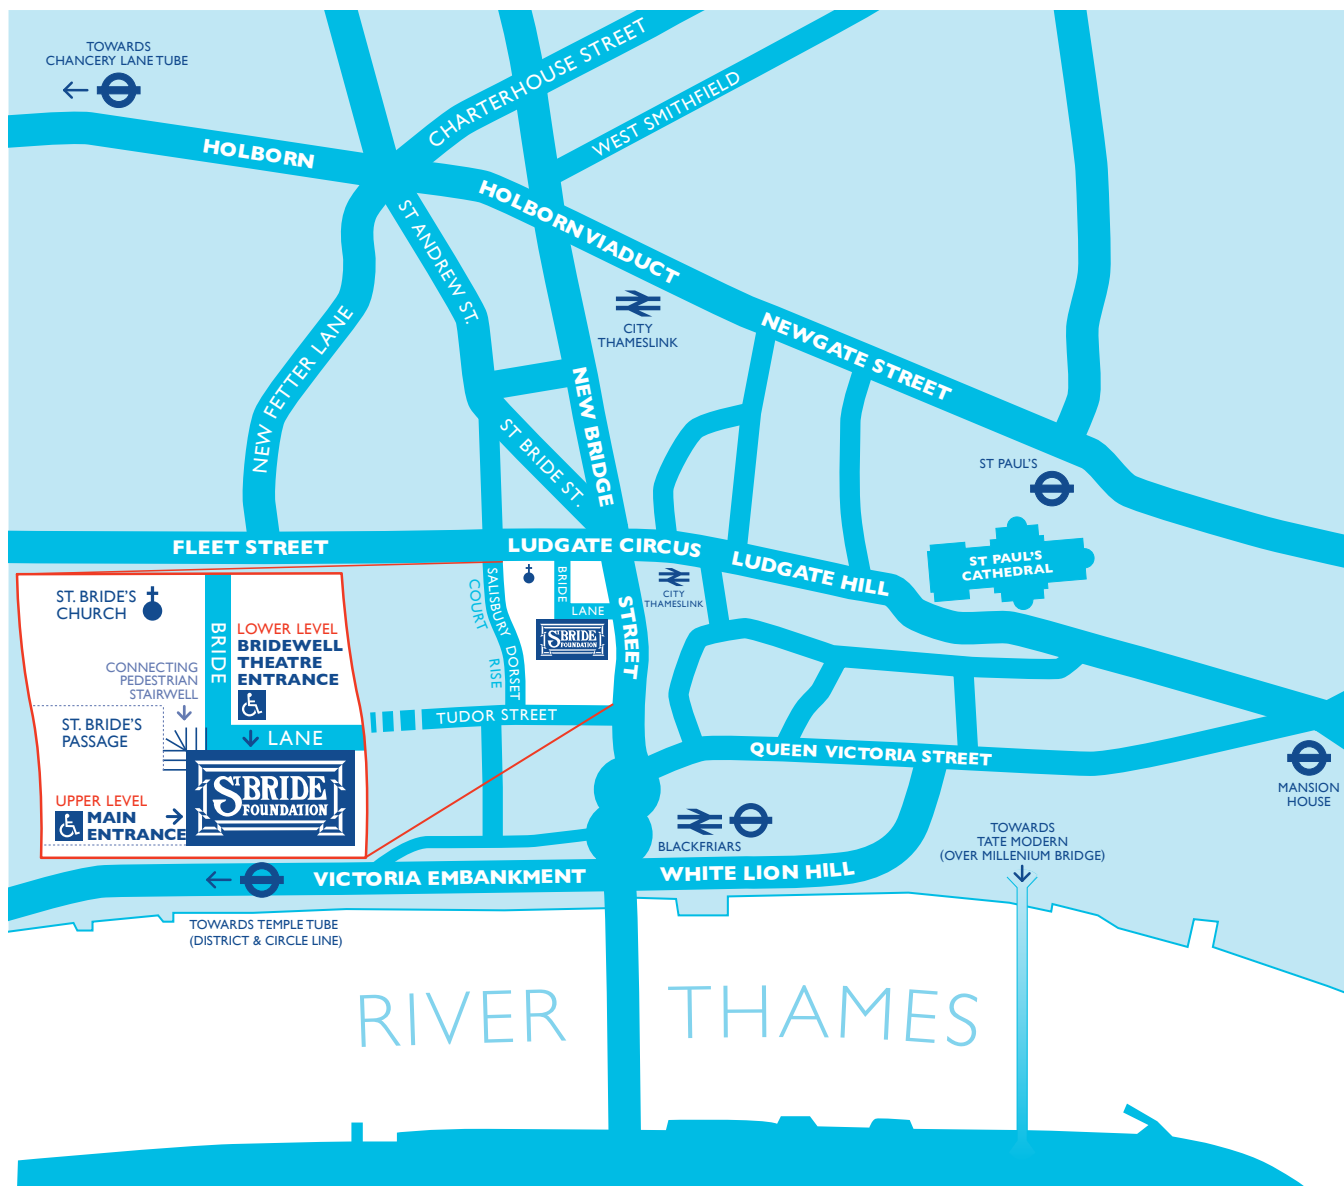

Reach the St Bride Foundation

By Tube

Blackfriars District & Circle line (5 mins to Foundation)
St Paul's Central line (7 mins to Foundation)

By Bus

Fleet Street 4, 11, 15, 23, 26, 76
New Bridge Street 45, 63, 172

By Rail

City Thameslink (2 minutes to Foundation)

ST BRIDE FOUNDATION

Bride Lane Fleet Street
London EC4Y 8EQ

T 020 7353 3331 F 020 7353 1547

E info@stbridefoundation.org
www.stbridefoundation.org

Car

Nearest NCP Carpark:

Hillgate House, Limeburner Lane, London EC4M 7HY

Open 24 hours a day.

From Ludgate Hill, turn left into Old Bailey,
then left into Limeburner Lane

Disabled access to the Foundation via St Bride's Passage
entrance from Salisbury Court.